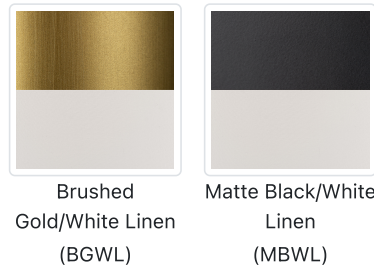

FINISHES

* For custom options, contact customer service.
* For warranty information, please visit www.kuzcolighting.com/warranty