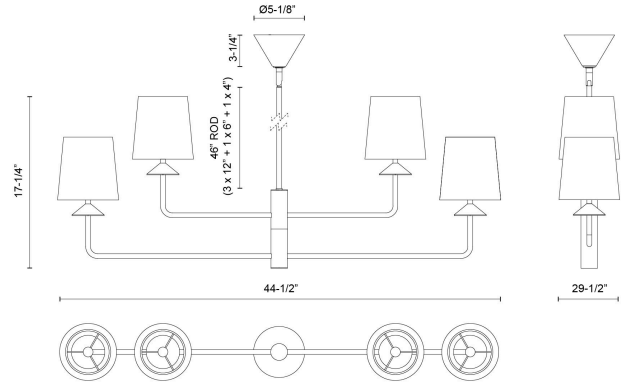

Bridgette 45-in Chandelier

Model	Bulbs (not included)	Wattage (or equivalent)
CH497445 CH497445BGWL CH497445MBWL	4 x E12	60W

Introducing the Bridgette collection, where simplicity meets creativity in lighting! These fixtures feature striking triangular silhouettes and come in a variety of shades, so you can choose the perfect one to match your style. They'll add a pop of color and personality to any room.

SPECIFICATION DETAILS

Fixture Dimensions	L44-1/2" x W29-1/2" x H17-1/4"
Canopy Dimensions	D5-1/8" x H3-1/4"
Minimum Hang Height	24"
Location	Dry
Diffuser Details	White Acrylic Diffuser
Illumination Direction	Up/Down
Light Source/Life	Socket
Material	Steel, Linen
Sloped Ceiling Adaptable	Yes, 45 Deg
Rod Length	46" Max (3x12" + 1x6" + 1x4")
Shade Details	Linen Shade
Wire Length	60"
Compliance	UL Certified: Yes