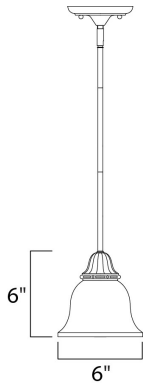

**PRODUCT DESCRIPTION**

A beautifully styled collection offered in Satin Nickel or our popular Oil Rubbed Bronze finish.

**MEASUREMENTS**

DIMENSION : 6." W x 52." H  
 HANGING WEIGHT : 3.35 lb

**LAMPING**

**MATERIAL**

Iron

**RATINGS**

Dry Location  
 Dimmable

**ADDITIONAL**

INSTALL UP/DOWN:  
 SLOPE: 120  
 RATED LIFE 2500 Hours  
 OPERATING TEMPERATURE:  
 -20°C (-4°F), 40°C (104°F)

Always consult a qualified electrician before installing any lighting product.