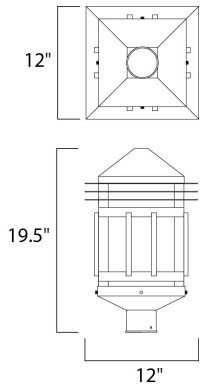

DIMENSION : 12." W x 19.5" H  
 HANGING WEIGHT : 13.64 lb

**LAMPING**

INPUT VOLTAGE : 120V  
 LUMENS : 1,344 Rated (0 Del.)  
 BULB : 2 x 60W (NOT INCLUDED), 120W Total  
 DIMMABLE : Dimmable  
 COLOR\_TEMP : 2700K