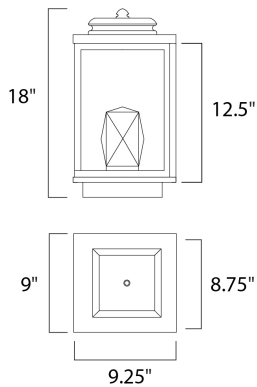

**ADDITIONAL**

INSTALL UP/DOWN: Up  
OPERATING TEMPERATURE:  
-20°C (-4°F), 40°C (104°F)

**MEASUREMENTS**

DIMENSION : 9." W x 18." H x 9.25" Ext  
BACK PLATE : 8.75" W x 12.5" H x 7." HCO  
HANGING WEIGHT : 20.3 lb