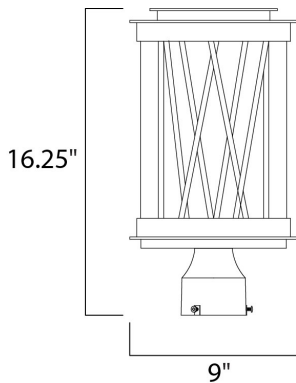

PRODUCT DESCRIPTION

Polished rods are arranged in a creative pattern to create a unique lighting design. This oval shape fixture is available in two finish combinations, Textured Ebony with Polished Chrome rods and Galaxy Bronze with French Gold rods. The rods are supported using clear acrylic which allows for the LED light source to illuminate through the fixture and out the open bottom for excellent down light.

MEASUREMENTS

DIMENSION : 9." L x 9." W x 16.25" H
 HANGING WEIGHT : 10.01 lb

LAMPING

INPUT VOLTAGE : 120V
 LUMENS : 700 Rated (0 Del.)
 BULB : 1 x 10W LED (INTEGRATED), 10W Total
 DIMMABLE : Dimmable
 CRI : 80+ CRI
 COLOR_TEMP : 3000K