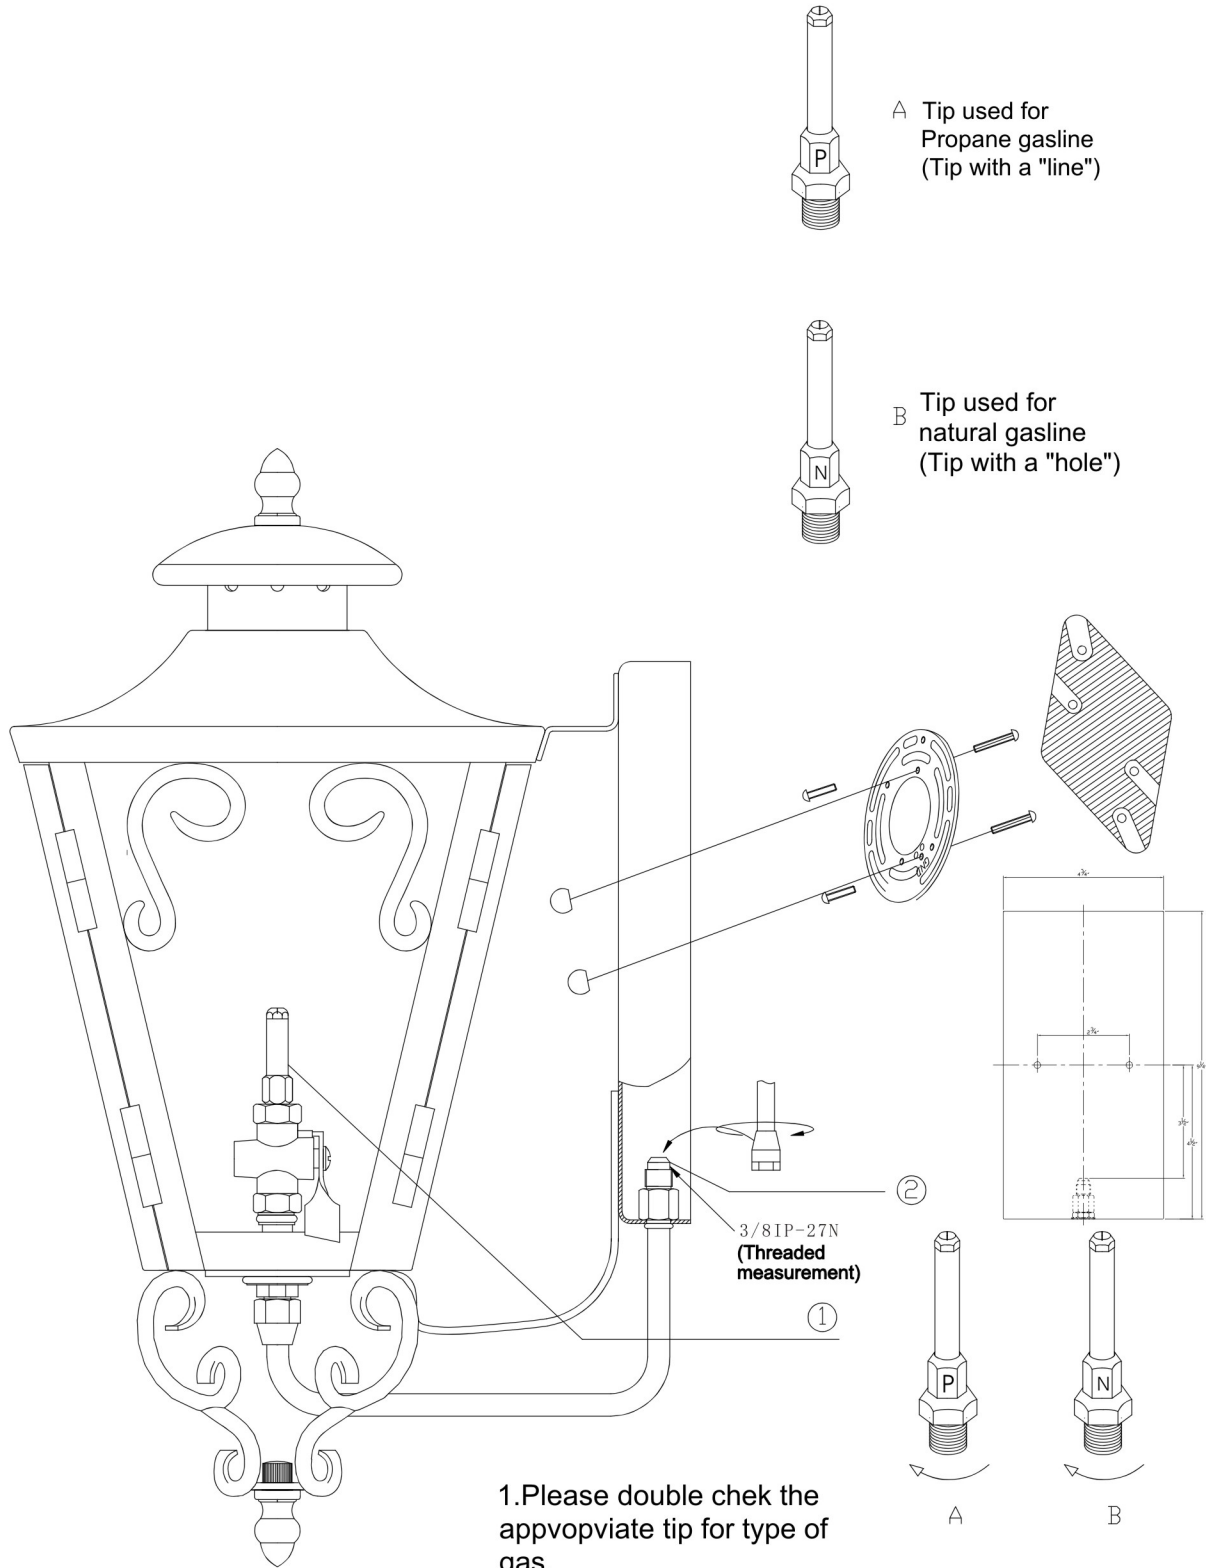

Assembly Instruction for 39992

1. Please double check the appropriate tip for type of gas.

2. Thread the gas input pipe onto the fixture.