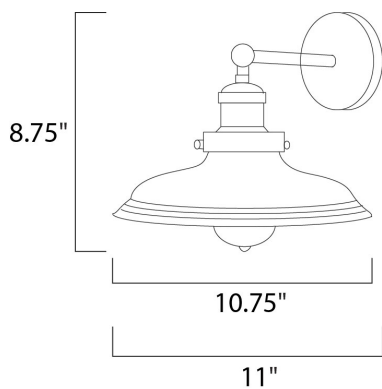

FINISHES OPTION

Antique Copper ACP

MATERIAL

Steel + Aluminum

RATINGS

cULusDry Location
Dimmable

ADDITIONAL

INSTALL UP/DOWN: Up/Dn
OPERATING TEMPERATURE:
-20°C (-4°F), 40°C (104°F)

MEASUREMENTS

DIMENSION : 10.75" W x 8.75" H x 11." Ext
MAX OAH : 4.5" W x 4.5" H
HANGING WEIGHT : 4. lb

LAMPING

INPUT VOLTAGE : 120V
LUMENS : 0 Rated (0 Del.)
BULB : 1 x 60W (NOT INCLUDED), 60W Total
DIMMABLE : Dimmable