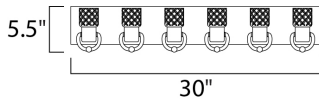

**PRODUCT DESCRIPTION**

Hand cut Clear crystal goblets adorn cast cups of Polished Nickel sparkle when illuminated by integrated LED. This sophisticated bath vanity collection adds a designer touch to your guest powder room.

<b>MEASUREMENTS</b>	
DIMENSION	: 30." W x 5.5" H x 4." Ext
BACK PLATE	: 2.25" HCO
HANGING WEIGHT	: 11.22 lb

**LAMPING**

INPUT VOLTAGE	: 120V
LUMENS	: 1,890 Rated (0 Del.)
BULB	: 6 x 4.5W (INTEGRATED), 27W Total
DIMMABLE	: Dimmable
CRI	: 80+ CRI
COLOR_TEMP	: 3000K